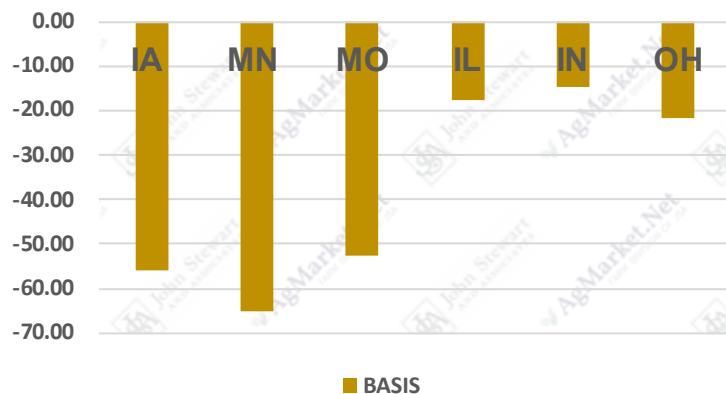

Midwest Soybean Basis Bids

October 6, 2021

Weekly Cash Soybean Basis Bids

Weekly Cash Soybean Basis Bids

Various Processor Bids on 10/5/2021
W/ SX21 @ \$1250.50

Various Processor Bids on 9/29/2020
W/ SX20 @ \$993.00

Various Processor Bids on 10/1/2019
W/ SX19 @ \$919.50

Various Processor Bids on 10/2/2018
W/ SX18 @ \$866.00

Various Processor Bids on 10/3/2017
W/ SX17 @ \$955.25

Various Processor Bids on 10/4/2016
W/ SX16 963.50