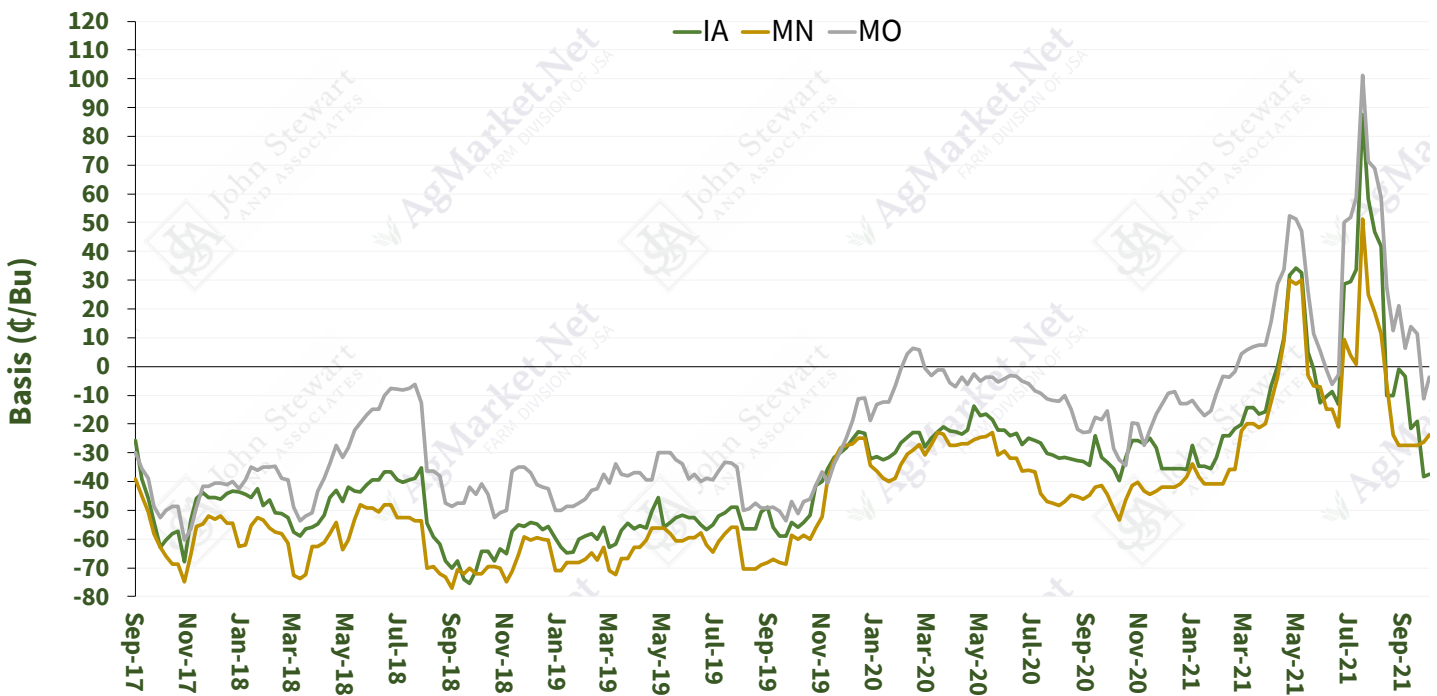

Midwest Soybean Basis Bids

October 6, 2021

Weekly Cash Soybean Basis Bids

Weekly Cash Soybean Basis Bids

Various Processor Bids on 10/5/2021
W/ SX21 @ \$1250.50

Various Processor Bids on 9/29/2020
W/ SX20 @ \$993.00

Various Processor Bids on 10/1/2019
W/ SX19 @ \$919.50

Various Processor Bids on 10/2/2018
W/ SX18 @ \$866.00

Various Processor Bids on 10/3/2017
W/ SX17 @ \$955.25

Various Processor Bids on 10/4/2016
W/ SX16 963.50