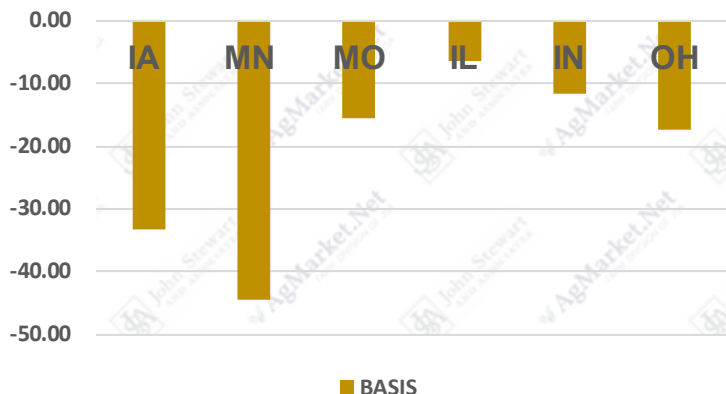

Midwest Soybean Basis Bids

October 6, 2021

Weekly Cash Soybean Basis Bids

Weekly Cash Soybean Basis Bids

Various Processor Bids on 10/5/2021
W/ SX21 @ \$1250.50

Various Processor Bids on 9/29/2020
W/ SX20 @ \$993.00