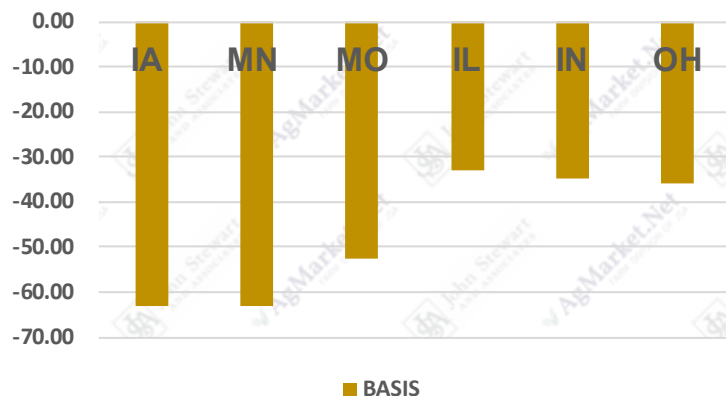

Midwest Soybean Basis Bids

October 6, 2021

Weekly Cash Soybean Basis Bids

Weekly Cash Soybean Basis Bids

Various Processor Bids on 10/5/2021
W/ SX21 @ \$1250.50

Various Processor Bids on 9/29/2020
W/ SX20 @ \$993.00

Various Processor Bids on 10/1/2019
W/ SX19 @ \$919.50

Various Processor Bids on 10/2/2018
W/ SX18 @ \$866.00

Various Processor Bids on 10/3/2017
W/ SX17 @ \$955.25

Various Processor Bids on 10/4/2016
W/ SX16 963.50