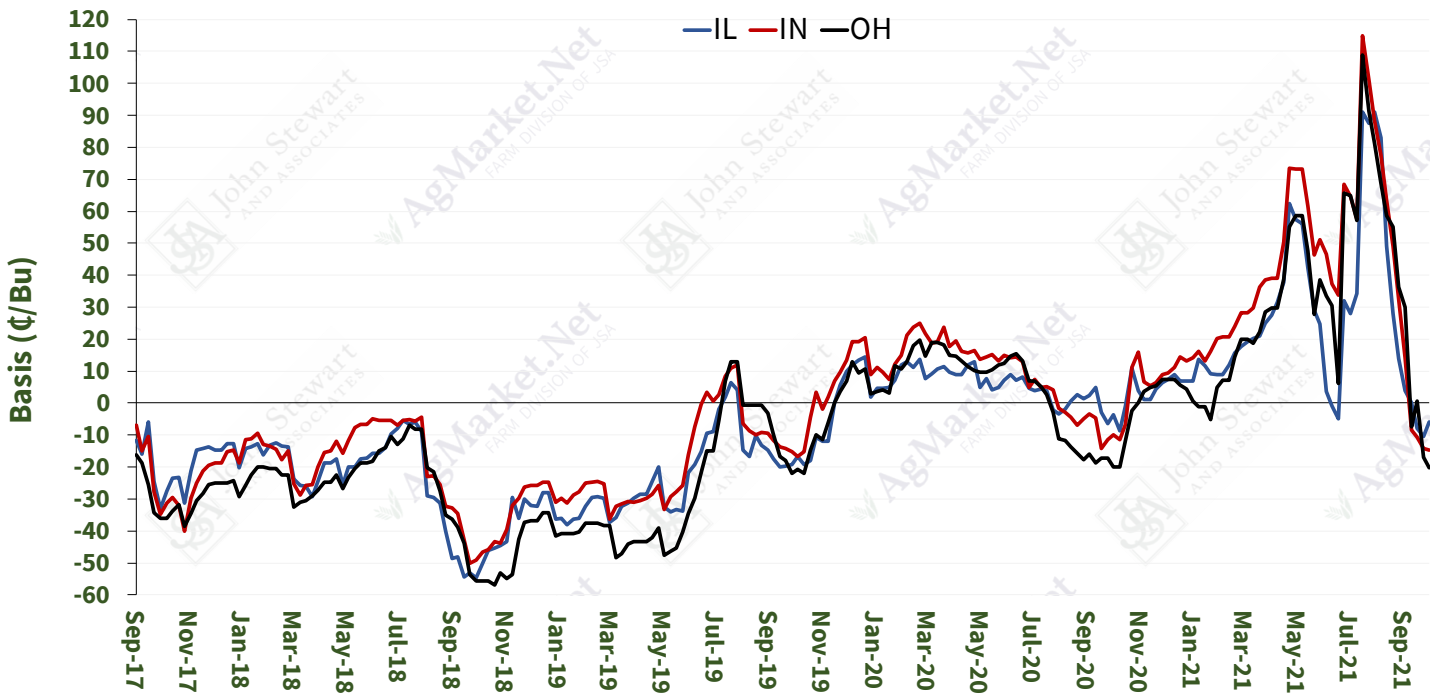

Midwest Soybean Basis Bids

October 6, 2021

Weekly Cash Soybean Basis Bids

Weekly Cash Soybean Basis Bids

Various Processor Bids on 10/5/2021
W/ SX21 @ \$1250.50

Various Processor Bids on 9/29/2020
W/ SX20 @ \$993.00

Various Processor Bids on 10/1/2019
W/ SX19 @ \$919.50

Various Processor Bids on 10/2/2018
W/ SX18 @ \$866.00

Various Processor Bids on 10/3/2017
W/ SX17 @ \$955.25

Various Processor Bids on 10/4/2016
W/ SX16 963.50