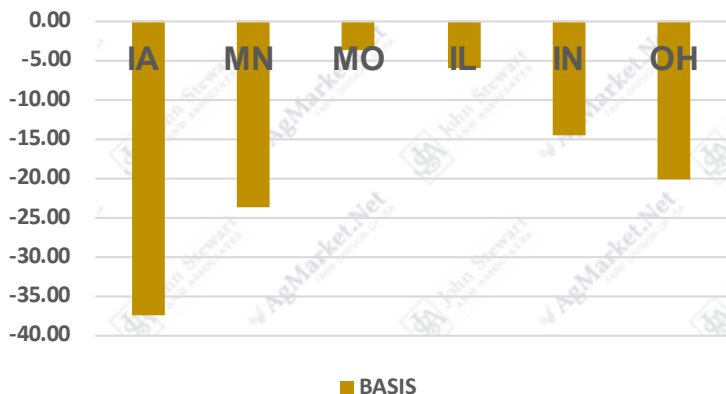

Midwest Soybean Basis Bids

October 6, 2021

Weekly Cash Soybean Basis Bids

Weekly Cash Soybean Basis Bids

Various Processor Bids on 10/5/2021
W/ SX21 @ \$1250.50

Various Processor Bids on 9/29/2020
W/ SX20 @ \$993.00