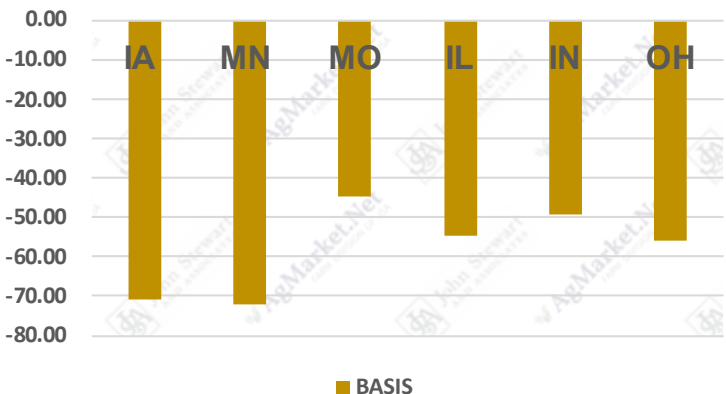

Various Processor Bids on 10/2/2018
W/ SX18 @ $866.00