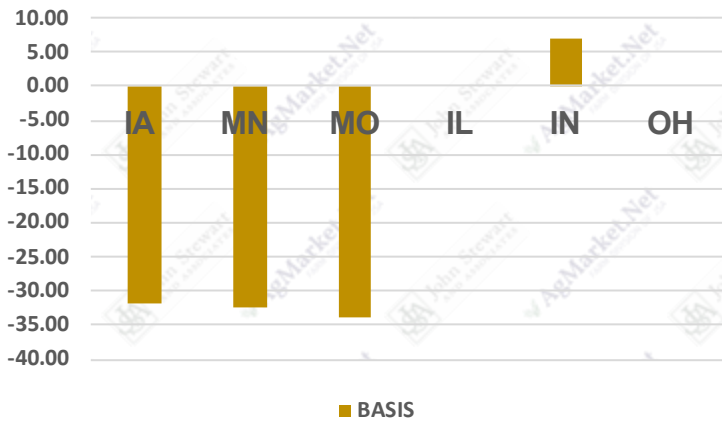

## Weekly Cash Soybean Basis Bids

## Weekly Cash Soybean Basis Bids

**Various Processor Bids on 11/23/2021**  
W/ SF22 @ \$1273.00

**Various Processor Bids on 11/17/2020**  
W/ SF21 @ \$1169.75

**Various Processor Bids on 11/19/2019**  
W/ SF20 @ \$911.25

**Various Processor Bids on 11/20/2018**  
W/ SF19 @ \$881.00

**Various Processor Bids on 11/21/2017**  
W/ SF18 @ \$989.00

**Various Processor Bids on 11/22/2016**  
W/ SF17 @ \$1015.25