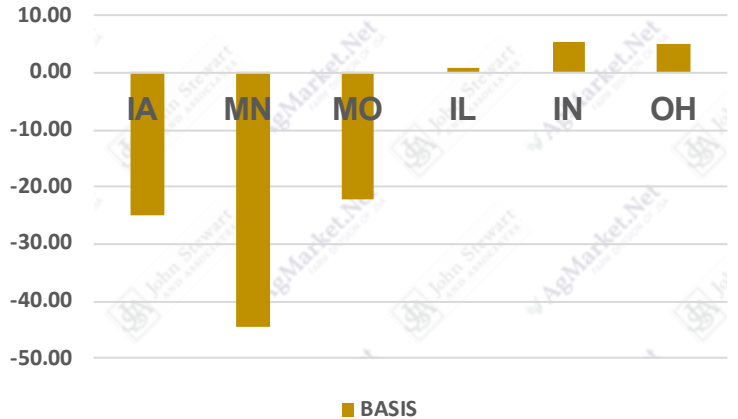

## Weekly Cash Soybean Basis Bids

## Weekly Cash Soybean Basis Bids

**Various Processor Bids on 11/23/2021**  
W/ SF22 @ \$1273.00

**Various Processor Bids on 11/17/2020**  
W/ SF21 @ \$1169.75

**Various Processor Bids on 11/19/2019**  
W/ SF20 @ \$911.25