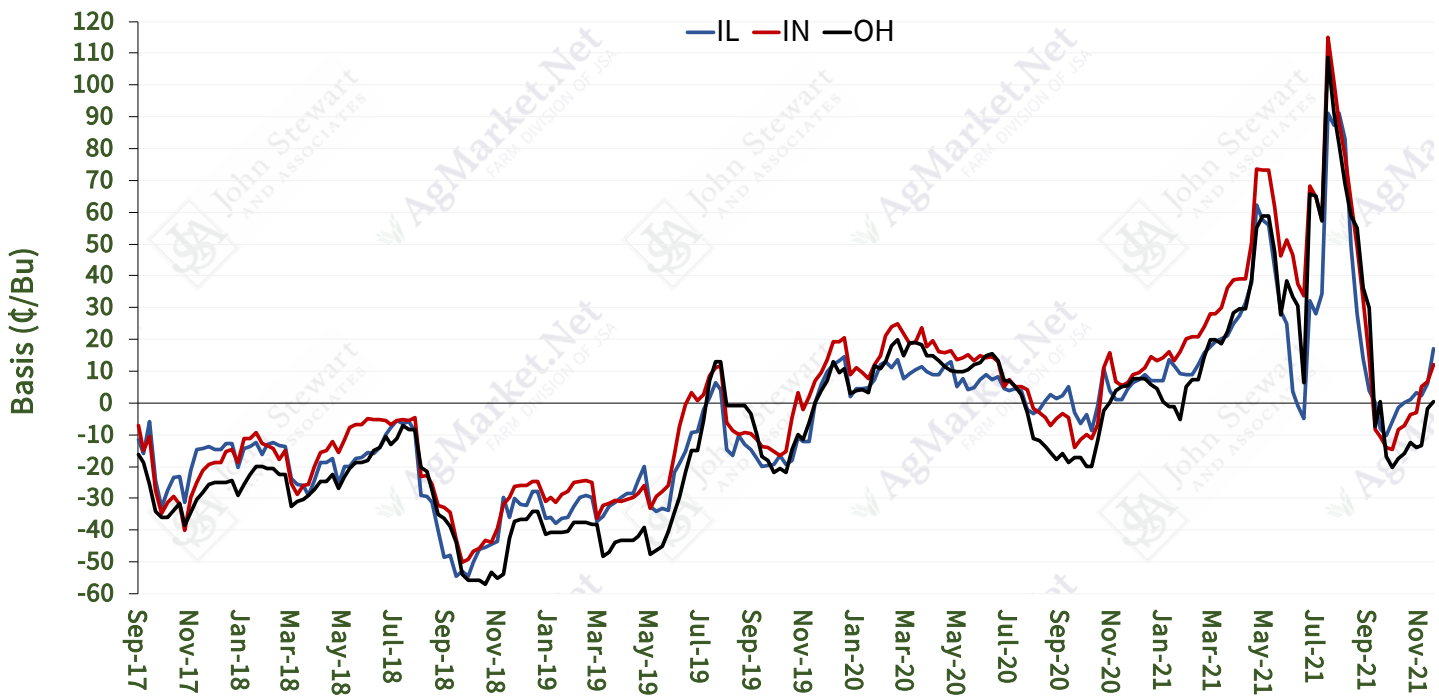

# Midwest Soybean Basis Bids

November 24, 2021

## Weekly Cash Soybean Basis Bids

## Weekly Cash Soybean Basis Bids

**Various Processor Bids on 11/23/2021**  
W/ SF22 @ \$1273.00

**Various Processor Bids on 11/17/2020**  
W/ SF21 @ \$1169.75

**Various Processor Bids on 11/19/2019**  
W/ SF20 @ \$911.25