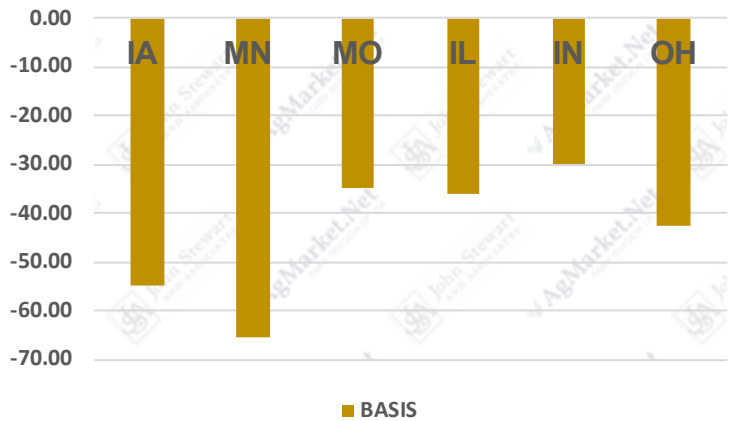

## Weekly Cash Soybean Basis Bids

## Weekly Cash Soybean Basis Bids

**Various Processor Bids on 11/23/2021**  
W/ SF22 @ \$1273.00

**Various Processor Bids on 11/17/2020**  
W/ SF21 @ \$1169.75

**Various Processor Bids on 11/19/2019**  
W/ SF20 @ \$911.25

**Various Processor Bids on 11/20/2018**  
W/ SF19 @ \$881.00

**Various Processor Bids on 11/21/2017**  
W/ SF18 @ \$989.00

**Various Processor Bids on 11/22/2016**  
W/ SF17 @ \$1015.25