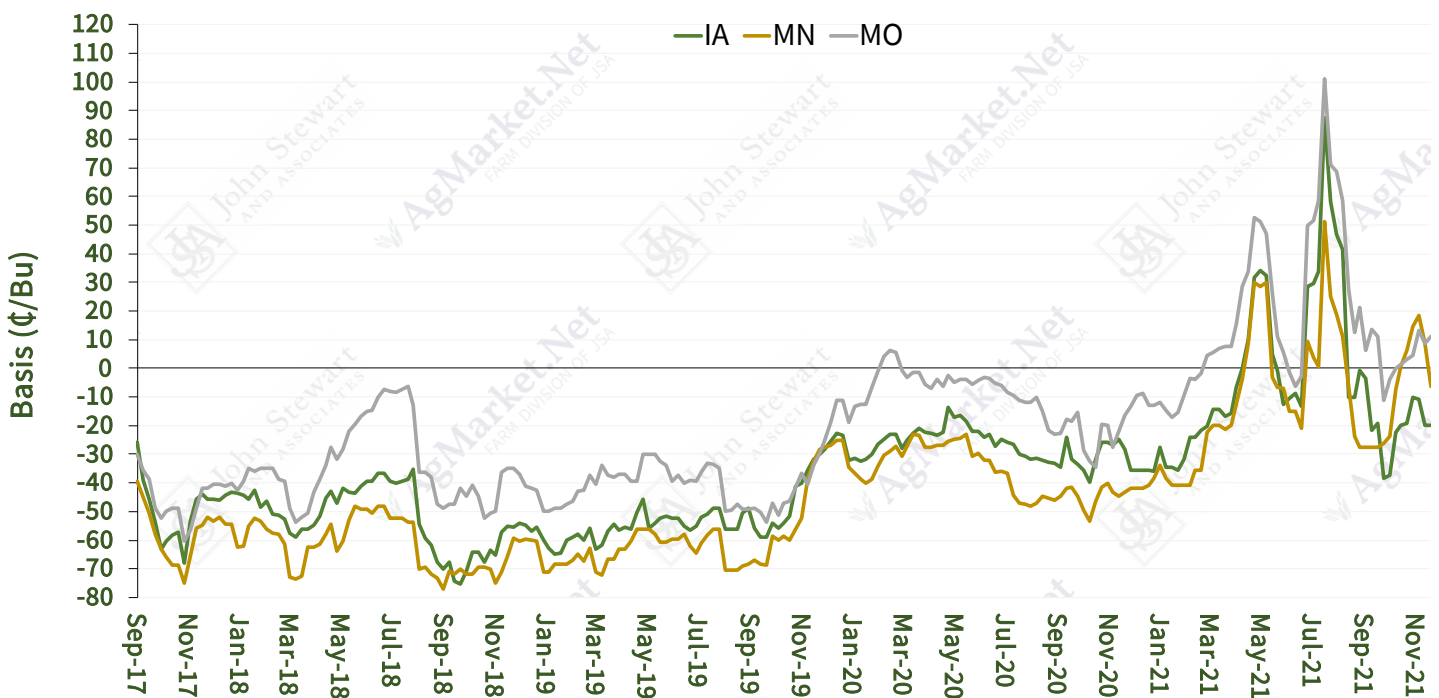

# Midwest Soybean Basis Bids

November 24, 2021

## Weekly Cash Soybean Basis Bids

## Weekly Cash Soybean Basis Bids

**Various Processor Bids on 11/23/2021**  
W/ SF22 @ \$1273.00

**Various Processor Bids on 11/17/2020**  
W/ SF21 @ \$1169.75

**Various Processor Bids on 11/19/2019**  
W/ SF20 @ \$911.25