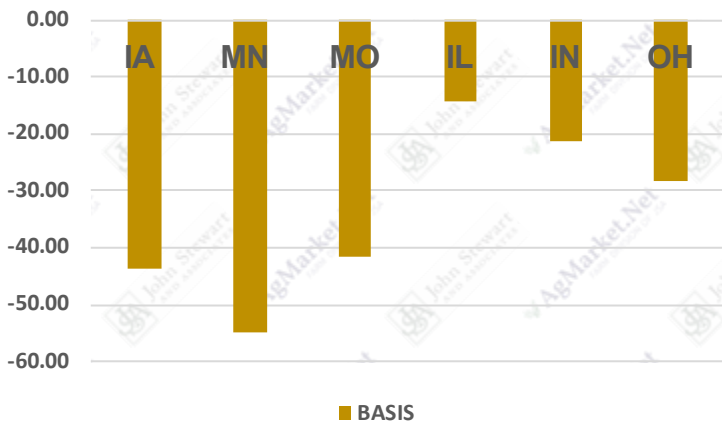

## Weekly Cash Soybean Basis Bids

## Weekly Cash Soybean Basis Bids

**Various Processor Bids on 11/23/2021**  
W/ SF22 @ \$1273.00

**Various Processor Bids on 11/17/2020**  
W/ SF21 @ \$1169.75

**Various Processor Bids on 11/19/2019**  
W/ SF20 @ \$911.25

**Various Processor Bids on 11/20/2018**  
W/ SF19 @ \$881.00

**Various Processor Bids on 11/21/2017**  
W/ SF18 @ \$989.00

**Various Processor Bids on 11/22/2016**  
W/ SF17 @ \$1015.25